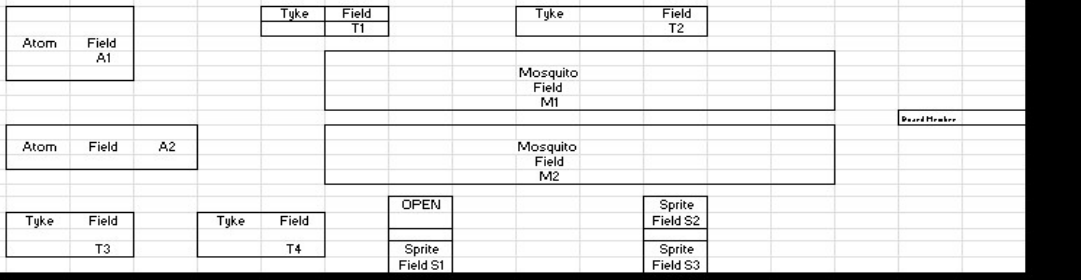

MOSQUITO

- TEAM 1 *Flete Crete Silver*
- TEAM 2 *Devries Fruit Farm Safety Yellow*
- TEAM 3 *Wellandport HH Red*
- TEAM 4 *Niagara Pallet Orange*
- TEAM 5 *Hammer Equipment Vegas Gold*
- TEAM 6 *Ontario Agra Purple*

SPRITE

- TEAM 1 *Robins Reality Gold*
- TEAM 2 *Personal Touch Navy*
- TEAM 3 *Timberwood LT Blue*
- TEAM 4 *Kor Rentals Red*
- TEAM 5 *Marshville Chocolates Green*
- TEAM 6 *Berg Equipment Orange*

Mosquito	M1	M2	M3
5/14	Practice & Scrimmage		
5/16	1V3	2V6	4V5
5/21	2V5	3V4	1V6
1/2 not met	4V6	5V1	3V2
5/28	1V4	5V3	6V2
5/30	6V5	2V4	3V1
6/4	1V2	6V3	4V5
6/6	Practice	Practice	Practice
6/11	2V5	3V4	1V6
6/13*	4V6	5V1	3V2
6/18	1V4	5V3	6V2
6/20	6V5	2V4	3V1
6/25	1V2	6V3	4V5
6/27	2V5	3V4	1V6
7/2	4V6	5V1	3V2
7/4	1V4	5V3	6V2
7/9*	6V5	2V4	3V1
7/11	1V2	6V3	4V5
7/16 make up 5/2	4V6	5V1	3V2
7/18	FINALS & PLAYOFFS TBD		
7/23	FINALS & PLAYOFFS TBD		
7/25	FINALS & PLAYOFFS TBD		
7/30	FINALS & PLAYOFFS TBD		
8/1	FINALS & PLAYOFFS TBD		
8/6	1 GAME KNOCK OUT		
8/8	FINALS BEST 2 OF 3		
8/10	FINALS BEST 2 OF 3		

SPRITE	S1	S2	S3
5/16	1V3	2V6	4V5
5/21	2V5	3V4	1V6
5/23	4V6	5V1	3V2
5/28	1V4	5V3	6V2
5/30	6V5	2V4	3V1
6/4	1V2	6V3	4V5
6/6	1V6	2V5	3V4
6/11	3V2	4V6	5V1
6/13	6V2	1V4	5V3
6/18	3V1	6V5	2V4
6/20	4V5	1V2	6V3
6/25	3V4	1V6	2V5
6/27	5V1	3V2	4V6
7/2	5V3	6V2	1V4
7/4	2V4	3V1	6V5
7/9	6V3	4V5	1V2
7/11	2V5	3V4	1V6
7/16	4V6	5V1	3V2
7/18	1V4	5V3	6V2
7/23	6V5	2V4	3V1
7/25	1V2	6V3	4V5
7/30	1V6	2V5	3V4
8/1	3V2	4V6	5V1
8/6	6V2	1V4	5V3
8/8	3V1	6V5	2V4
8/10	4V5	1V2	6V3

Questions or Concerns: info@wainiteetgouthsoccer.ca

Side Road 20

D
R
I
V
E
W
A
Y

D
R
I
V
E
W
A
Y

B
A
S
E
B
A
L
L

F

I

E

L

D

S